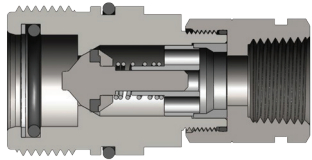

CVV-Series European Interchange Nipples

Female Thread

Size (inch)	Part No.	Thread Size (inch)	Body Material	Weight (kg)	Pkg Qty		Price \$ (ea)
					Bag	Box	
1/4	CVV2F2	1/4 - 18 NPTF	Steel	0.11	10	50	43.92
1/4	CVV2BF2	1/4 - 19 BSPP	Steel	0.11	10	50	43.92
1/4	CVV2FM1415	M14X1.5	Steel	0.10	10	50	55.52
3/8	CVV3F3	3/8 - 18 NPTF	Steel	0.22	10	30	46.39
3/8	CVV3BF3	3/8 - 19 BSPP	Steel	0.22	10	30	46.39
3/8	CVV3FM1615	M16X1.5	Steel	0.21	10	30	50.89
1/2	CVV4F4	1/2 - 14 NPTF	Steel	0.34	5	25	61.21
1/2	CVV4OF4	1/2 - 16 ORB	Steel	0.34	5	25	56.14
1/2	CVV4BF4	1/2 - 14 BSPP	Steel	0.34	5	25	57.36
1/2	CVV4FM1815	M18X1.5	Steel	0.35	5	25	53.67
1/2	CVV4OF5	1/2 - 14 ORB	Steel	0.35	5	25	56.14
1/2	CVV4FM2215	M22X1.5	Steel	0.34	5	25	58.16
3/4	CVV6F6	3/4 - 14 NPTF	Steel	0.58	-	10	93.52
3/4	CVV6BF6	3/4 - 14 BSPP	Steel	0.58	-	10	138.08
3/4	CVV6FM2215	M22X1.5	Steel	0.58	-	10	93.26
1	CVV8F8	1 - 11 1/2 NPTF	Steel	0.81	-	10	150.92
1	CVV8BF8	1 - 11 BSPP	Steel	0.81	-	10	145.49
1 1/4	CVV10F10	1 1/4 - 11 1/2 NPTF	Steel	1.20	-	10	357.05
1 1/4	CVV10BF10	1 1/4 - 11 BSPP	Steel	1.20	-	10	357.05

Price Group: PC
AP17

CVV-Series European Interchange Dust Plugs

Size (inch)	Part No.	Lanyard	Body Material	Weight (kg)	Pkg Qty		Price \$ (ea)
					Bag	Box	
1/4	2CVVDP	Plastic	Plastic	0.01	5	25	24.98
3/8	3CVVDP	Plastic	Plastic	0.01	5	25	10.81
1/2	4CVVDP	Plastic	Plastic	0.03	5	25	12.44
3/4	6CVVDP	Plastic	Plastic	0.03	5	25	20.08
1	8CVVDP	Plastic	Plastic	0.04	5	25	13.78
1 1/4	10CVVDP	Plastic	Plastic	0.05	-	10	18.99

Price Group: PC
AP17

CVV-Series European Interchange Dust Caps

Size (inch)	Part No.	Lanyard	Body Material	Weight (kg)	Pkg Qty		Price \$ (ea)
					Bag	Box	
1/4	CVV2DC	Plastic	Plastic	0.01	5	25	26.88
3/8	CVV3DC	Plastic	Plastic	0.01	5	25	10.27
1/2	CVV4DC	Plastic	Plastic	0.02	5	25	6.16
3/4	CVV6DC	Plastic	Plastic	0.04	5	25	34.94
1	CVV8DC	Plastic	Plastic	0.04	5	25	32.04
1 1/4	CVV10DC	Plastic	Plastic	0.07	-	10	13.88