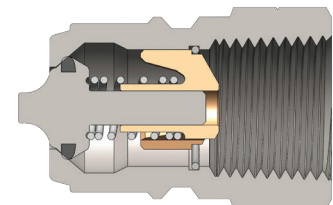

Female Thread

FOR TECHNICAL GUIDELINES PLEASE REFER TO PAGE 314

1300 134 651
dixonvalve.com.au

All prices exclude GST.
ADPL718