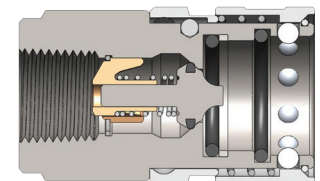

Female Thread

TR-Series TEMA Interchange Nipples

Size (inch)	Part No.	Thread Size (inch)	Body Material	Weight (kg)	Pkg Qty		Price $ (ea)
					Bag	Box	
1/4	TR2BF2	1/4 - 19 BSPP	Steel	0.05	10	50	25.71
1/4	TR2BF2-E	1/4 - 19 BSPP	Steel	0.05	10	50	19.65
1/4	TR2BF2-E-SS	1/4 - 19 BSPP	316 SS	0.05	10	50	72.37
1/4	TR2BF2-V	1/4 - 19 BSPP	Steel	0.05	10	50	33.48
1/4	TR2BF2-V-SS	1/4 - 19 BSPP	316 SS	0.05	10	50	90.43
3/8	TR3BF3	3/8 - 19 BSPP	Steel	0.07	10	50	38.99
3/8	TR3BF3-E	3/8 - 19 BSPP	Steel	0.07	10	50	19.73
3/8	TR3BF3-E-SS	3/8 - 19 BSPP	316 SS	0.07	10	50	75.46
3/8	TR3BF3-V	3/8 - 19 BSPP	Steel	0.07	10	50	31.15
3/8	TR3BF3-V-SS	3/8 - 19 BSPP	316 SS	0.07	10	50	153.52
3/8	TR3BF3-PR	3/8 - 19 BSPP	Steel	0.07	10	50	36.69
1/2	TR4BF4	1/2 - 14 BSPP	Steel	0.12	5	25	32.26
1/2	TR4BF4-E	1/2 - 14 BSPP	Steel	0.12	5	25	21.62
1/2	TR4BF4-E-SS	1/2 - 14 BSPP	316 SS	0.12	5	25	91.24
1/2	TR4BF4-V	1/2 - 14 BSPP	Steel	0.12	5	25	35.29
1/2	TR4BF4-V-SS	1/2 - 14 BSPP	316 SS	0.12	5	25	128.12
1/2	TR4BF4-PR	1/2 - 14 BSPP	Steel	0.12	5	25	41.31
3/4	TR6BF6	3/4 - 14 BSPP	Steel	0.21	-	10	46.79
3/4	TR6BF6-E	3/4 - 14 BSPP	Steel	0.21	-	10	33.85
3/4	TR6BF6-E-SS	3/4 - 14 BSPP	316 SS	0.21	-	10	137.93
3/4	TR6BF6-V	3/4 - 14 BSPP	Steel	0.21	-	10	55.39
3/4	TR6BF6-V-SS	3/4 - 14 BSPP	316 SS	0.21	-	10	183.93
3/4	TR6BF6-PR	3/4 - 14 BSPP	Steel	0.21	-	10	77.96
1	TR8BF8	1 - 11 BSPP	Steel	0.36	-	10	67.30
1	TR8BF8-E	1 - 11 BSPP	Steel	0.36	-	10	69.23
1	TR8BF8-E-SS	1 - 11 BSPP	316 SS	0.36	-	10	219.93
1	TR8BF8-V	1 - 11 BSPP	Steel	0.36	-	10	83.84
1	TR8BF8-V-SS	1 - 11 BSPP	316 SS	0.36	-	10	293.32
1	TR8BF8-PR	1 - 11 BSPP	Steel	0.36	-	10	79.54

Price Group: PC
AP12