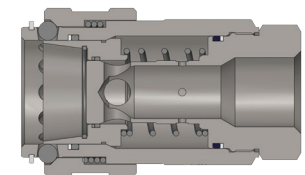

Price Group: PC
AP07

Female Thread

ST-Series 'Old Style' Couplers

Size (inch)	Part No.	Thread Size (inch)	Body Material	Weight (kg)	Pkg Qty		Price \$ (ea)
					Bag	Box	
1	8STF8-V2	1 - 11 1/2 NPTF	Steel	1.28	-	10	405.39
1	8STBF8-V2	1 - 11 BSPP	Steel	1.28	-	10	401.66
1	8STF10-V2	1 1/4 - 11 1/2 NPTF	Steel	1.30	-	10	412.04
2	16STF12	1 1/2 - 11 1/2 NPTF	Steel	4.11	-	1	1506.07
2	16STBF12	1 1/2 - 11 BSPP	Steel	4.11	-	1	1547.85
2	16STOF12	1 5/8 - 12 ORB	Steel	4.06	-	1	1547.85
2	16STF16	2 - 11 1/2 NPTF	Steel	3.96	-	1	1682.75
2	16STF16-SS	2 - 11 1/2 NPTF	316 SS	3.96	-	1	2280.48
2	16STBF16	2 - 11 BSPP	Steel	3.96	-	1	1567.19
2	16STOF16	2 1/2 - 12 ORB	Steel	3.91	-	1	1553.36

Price Group: PC
AP07

Female Thread

- NPTF & ORB thread styles also available.
- A complete range of seal options are available.

FOR TECHNICAL GUIDELINES PLEASE REFER TO PAGE 305

1300 134 651
dixonvalve.com.au