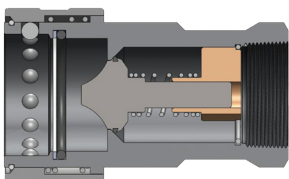

Price Group: PC
AP06

Female Thread

Size (inch)	Part No.	Thread Size (inch)	Body Material	Weight (kg)	Pkg Qty		Price \$ (ea)
					Bag	Box	
3/4	6KF6	3/4 - 14 NPTF	Steel	0.86	-	10	66.05
3/4	6KF6-SS	3/4 - 14 NPTF	316 SS	0.45	-	10	304.00
3/4	6KBF6	3/4 - 14 BSPP	Steel	0.86	-	10	61.60
3/4	6KBF6-SS	3/4 - 14 BSPP	316 SS	0.46	-	10	304.00
3/4	6KOF6	1 1/16 - 12 ORB	Steel	0.86	-	10	64.60
1	8KF8	1 - 11 1/2 NPTF	Steel	0.97	-	10	74.98
1	8KBF8	1 - 11 BSPP	Steel	0.97	-	10	87.19
1	8KOF8	1 1/16 - 12 ORB	Steel	0.97	-	10	86.62

Price Group: PC
AP06

Female Thread

Size (inch)	Part No.	Thread Size (inch)	Body Material	Weight (kg)	Pkg Qty		Price \$ (ea)
					Bag	Box	
1 1/4	10KF10	1 1/4 - 11 1/2 NPT	Steel	1.33	-	10	204.54
1 1/4	10KBF10	1 1/4 - 11 BSPP	Steel	1.33	-	10	204.54
1 1/2	12KF12	1 1/2 - 11 1/2 NPT	Steel	2.16	-	1	306.77
1 1/2	12KBF12	1 1/2 - 11 BSPP	Steel	2.17	-	1	306.77
2	16KF16	2 - 11 1/2 NPT	Steel	3.85	-	1	490.99
2	16KBF16	2 - 11 BSPP	Steel	3.85	-	1	490.99

Price Group: PC
AP06

- NPTF & ORB thread styles also available.
- A complete range of seal options are available.

FOR TECHNICAL GUIDELINES PLEASE REFER TO PAGE 276