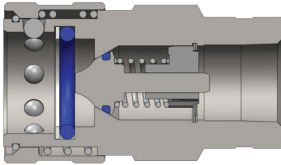

K-Series Interchange - Couplers

Female Thread

Size (inch)	Part No.	Thread Size (inch)	Body Material	Weight (kg)	Pkg Qty		Price \$ (ea)
					Bag	Box	
1/4	2KF1	1/8 - 27 NPTF	Steel	0.12	10	50	25.02
1/4	2KF2	1/4 - 18 NPTF	Steel	0.12	10	50	20.50
1/4	2KF2-SS	1/4 - 18 NPTF	316 SS	0.09	10	50	195.20
1/4	2KBF2	1/4 - 19 BSPP	Steel	0.12	10	50	19.62
1/4	2KBF2-SS	1/4 - 19 BSPP	316 SS	0.08	10	50	166.10
1/4	2KOF2	7/16 - 20 ORB	Steel	0.11	10	50	55.89
3/8	3KF3	3/8 - 18 NPTF	Steel	0.18	10	50	28.36
3/8	3KF3-SS	3/8 - 18 NPTF	316 SS	0.15	10	50	186.10
3/8	3KBF3	3/8 - 19 BSPP	Steel	0.18	10	50	31.16
3/8	3KBF3-SS	3/8 - 19 BSPP	316 SSI	0.15	10	50	209.60
3/8	3KOF3	9/16 - 18 ORB	Steel	0.18	10	50	25.11
1/2	4KF4	1/2 - 14 NPTF	Steel	0.30	5	25	31.73
1/2	4KF4-SS	1/2 - 14 NPTF	316 SS	0.25	5	25	205.70
1/2	4KBF4	1/2 - 14 BSPP	Steel	0.30	5	25	32.45
1/2	4KBF4-SS	1/2 - 14 BSPP	316 SS	0.25	5	25	205.70
1/2	4KOF4	3/4 - 16 ORB	Steel	0.31	5	25	50.48
1/2	4KOF5	7/8 - 14 ORB	Steel	0.30	5	25	52.28
1/2	4KF6	3/4 - 14 NPTF	Steel	0.32	5	25	43.87

Price Group: PC
AP06

Female Thread

Size (inch)	Part No.	Thread Size (inch)	Body Material	Weight (kg)	Pkg Qty		Price \$ (ea)
					Bag	Box	
3/4	6KF6	3/4 - 14 NPTF	Steel	0.86	-	10	66.05
3/4	6KF6-SS	3/4 - 14 NPTF	316 SS	0.45	-	10	304.00
3/4	6KBF6	3/4 - 14 BSPP	Steel	0.86	-	10	61.60
3/4	6KBF6-SS	3/4 - 14 BSPP	316 SS	0.46	-	10	304.00
3/4	6KOF6	1 1/16 - 12 ORB	Steel	0.86	-	10	64.60
1	8KF8	1 - 11 1/2 NPTF	Steel	0.97	-	10	74.98
1	8KBF8	1 - 11 BSPP	Steel	0.97	-	10	87.19
1	8KOF8	1 1/16 - 12 ORB	Steel	0.97	-	10	86.62

Price Group: PC
AP06

Female Thread

Size (inch)	Part No.	Thread Size (inch)	Body Material	Weight (kg)	Pkg Qty		Price \$ (ea)
					Bag	Box	
1 1/4	10KF10	1 1/4 - 11 1/2 NPT	Steel	1.33	-	10	204.54
1 1/4	10KBF10	1 1/4 - 11 BSPP	Steel	1.33	-	10	204.54
1 1/2	12KF12	1 1/2 - 11 1/2 NPT	Steel	2.16	-	1	306.77
1 1/2	12KBF12	1 1/2 - 11 BSPP	Steel	2.17	-	1	306.77
2	16KF16	2 - 11 1/2 NPT	Steel	3.85	-	1	490.99
2	16KBF16	2 - 11 BSPP	Steel	3.85	-	1	490.99