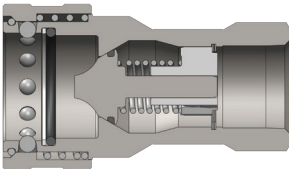

K-Series Interchange - Couplers

Female Thread

Size (inch)	Part No.	Thread Size (inch)	Body Material	Weight (kg)	Pkg Qty		Price \$ (ea)
					Bag	Box	
1/4	2KF1	1/8 - 27 NPTF	Steel	0.12	10	50	25.02
1/4	2KF2	1/4 - 18 NPTF	Steel	0.12	10	50	20.50
1/4	2KF2-SS	1/4 - 18 NPTF	316 SS	0.09	10	50	195.20
1/4	2KBF2	1/4 - 19 BSPP	Steel	0.12	10	50	19.62
1/4	2KBF2-SS	1/4 - 19 BSPP	316 SS	0.08	10	50	166.10
1/4	2KOF2	7/16 - 20 ORB	Steel	0.11	10	50	55.89
3/8	3KF3	3/8 - 18 NPTF	Steel	0.18	10	50	28.36
3/8	3KF3-SS	3/8 - 18 NPTF	316 SS	0.15	10	50	186.10
3/8	3KBF3	3/8 - 19 BSPP	Steel	0.18	10	50	31.16
3/8	3KBF3-SS	3/8 - 19 BSPP	316 SSI	0.15	10	50	209.60
3/8	3KOF3	9/16 - 18 ORB	Steel	0.18	10	50	25.11
1/2	4KF4	1/2 - 14 NPTF	Steel	0.30	5	25	31.73
1/2	4KF4-SS	1/2 - 14 NPTF	316 SS	0.25	5	25	205.70
1/2	4KBF4	1/2 - 14 BSPP	Steel	0.30	5	25	32.45
1/2	4KBF4-SS	1/2 - 14 BSPP	316 SS	0.25	5	25	205.70
1/2	4KOF4	3/4 - 16 ORB	Steel	0.31	5	25	50.48
1/2	4KOF5	7/8 - 14 ORB	Steel	0.30	5	25	52.28
1/2	4KF6	3/4 - 14 NPTF	Steel	0.32	5	25	43.87

Price Group: PC
AP06

Female Thread

Size (inch)	Part No.	Thread Size (inch)	Body Material	Weight (kg)	Pkg Qty		Price \$ (ea)
					Bag	Box	
3/4	6KF6	3/4 - 14 NPTF	Steel	0.86	-	10	66.05
3/4	6KF6-SS	3/4 - 14 NPTF	316 SS	0.45	-	10	304.00
3/4	6KBF6	3/4 - 14 BSPP	Steel	0.86	-	10	61.60
3/4	6KBF6-SS	3/4 - 14 BSPP	316 SS	0.46	-	10	304.00
3/4	6KOF6	1 1/16 - 12 ORB	Steel	0.86	-	10	64.60
1	8KF8	1 - 11 1/2 NPTF	Steel	0.97	-	10	74.98
1	8KBF8	1 - 11 BSPP	Steel	0.97	-	10	87.19
1	8KOF8	1 1/16 - 12 ORB	Steel	0.97	-	10	86.62

Price Group: PC
AP06

Female Thread

Size (inch)	Part No.	Thread Size (inch)	Body Material	Weight (kg)	Pkg Qty		Price \$ (ea)
					Bag	Box	
1 1/4	10KF10	1 1/4 - 11 1/2 NPT	Steel	1.33	-	10	204.54
1 1/4	10KBF10	1 1/4 - 11 BSPP	Steel	1.33	-	10	204.54
1 1/2	12KF12	1 1/2 - 11 1/2 NPT	Steel	2.16	-	1	306.77
1 1/2	12KBF12	1 1/2 - 11 BSPP	Steel	2.17	-	1	306.77
2	16KF16	2 - 11 1/2 NPT	Steel	3.85	-	1	490.99
2	16KBF16	2 - 11 BSPP	Steel	3.85	-	1	490.99