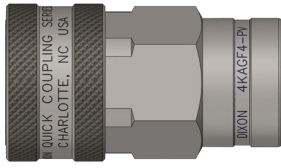

K-Series Interchange - Couplers

Female Thread

Size (inch)	Part No.	Thread Size (inch)	Body Material	Weight (kg)	Pkg Qty		Price \$ (ea)
					Bag	Box	
1/4	2KF1	1/8 - 27 NPTF	Steel	0.12	10	50	25.02
1/4	2KF2	1/4 - 18 NPTF	Steel	0.12	10	50	20.50
1/4	2KF2-SS	1/4 - 18 NPTF	316 SS	0.09	10	50	195.20
1/4	2KBF2	1/4 - 19 BSPP	Steel	0.12	10	50	19.62
1/4	2KBF2-SS	1/4 - 19 BSPP	316 SS	0.08	10	50	166.10
1/4	2KOF2	7/16 - 20 ORB	Steel	0.11	10	50	55.89
3/8	3KF3	3/8 - 18 NPTF	Steel	0.18	10	50	28.36
3/8	3KF3-SS	3/8 - 18 NPTF	316 SS	0.15	10	50	186.10
3/8	3KBF3	3/8 - 19 BSPP	Steel	0.18	10	50	31.16
3/8	3KBF3-SS	3/8 - 19 BSPP	316 SSI	0.15	10	50	209.60
3/8	3KOF3	9/16 - 18 ORB	Steel	0.18	10	50	25.11
1/2	4KF4	1/2 - 14 NPTF	Steel	0.30	5	25	31.73
1/2	4KF4-SS	1/2 - 14 NPTF	316 SS	0.25	5	25	205.70
1/2	4KBF4	1/2 - 14 BSPP	Steel	0.30	5	25	32.45
1/2	4KBF4-SS	1/2 - 14 BSPP	316 SS	0.25	5	25	205.70
1/2	4KOF4	3/4 - 16 ORB	Steel	0.31	5	25	50.48
1/2	4KOF5	7/8 - 14 ORB	Steel	0.30	5	25	52.28
1/2	4KF6	3/4 - 14 NPTF	Steel	0.32	5	25	43.87

Price Group: PC
AP06

Female Thread

Size (inch)	Part No.	Thread Size (inch)	Body Material	Weight (kg)	Pkg Qty		Price \$ (ea)
					Bag	Box	
3/4	6KF6	3/4 - 14 NPTF	Steel	0.86	-	10	66.05
3/4	6KF6-SS	3/4 - 14 NPTF	316 SS	0.45	-	10	304.00
3/4	6KBF6	3/4 - 14 BSPP	Steel	0.86	-	10	61.60
3/4	6KBF6-SS	3/4 - 14 BSPP	316 SS	0.46	-	10	304.00
3/4	6KOF6	1 1/16 - 12 ORB	Steel	0.86	-	10	64.60
1	8KF8	1 - 11 1/2 NPTF	Steel	0.97	-	10	74.98
1	8KBF8	1 - 11 BSPP	Steel	0.97	-	10	87.19
1	8KOF8	1 1/16 - 12 ORB	Steel	0.97	-	10	86.62

Price Group: PC
AP06

Female Thread

Size (inch)	Part No.	Thread Size (inch)	Body Material	Weight (kg)	Pkg Qty		Price \$ (ea)
					Bag	Box	
1 1/4	10KF10	1 1/4 - 11 1/2 NPT	Steel	1.33	-	10	204.54
1 1/4	10KBF10	1 1/4 - 11 BSPP	Steel	1.33	-	10	204.54
1 1/2	12KF12	1 1/2 - 11 1/2 NPT	Steel	2.16	-	1	306.77
1 1/2	12KBF12	1 1/2 - 11 BSPP	Steel	2.17	-	1	306.77
2	16KF16	2 - 11 1/2 NPT	Steel	3.85	-	1	490.99
2	16KBF16	2 - 11 BSPP	Steel	3.85	-	1	490.99