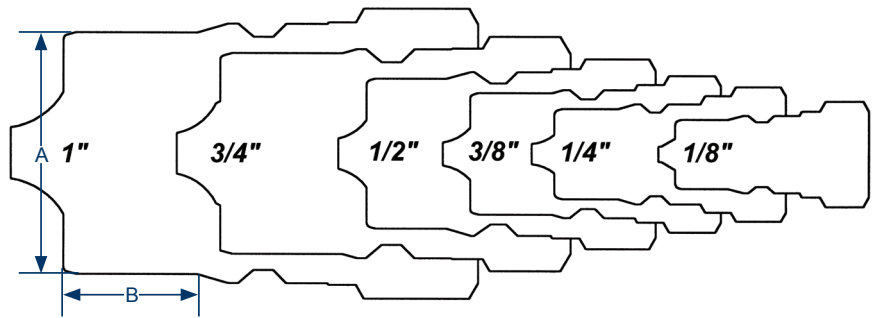

H-Series Profiles

Body Size (inch)	A (mm)	B (mm)
1/8	11.11	7.94
1/4	14.29	9.53
3/8	19.05	12.70
1/2	23.81	12.70
3/4	31.75	19.05
1	38.10	20.64
1 1/4	36.51	26.40
1 1/2	42.86	33.34
2 1/2	58.74	36.51

H-Series Interchange - Hermaphrodite Dust Plugs & Caps

Size (inch)	Part No.	Body Material	Pkg Qty		Price \$ (ea)
			Bag	Box	
1/4	2HDP-H2DC	Nitrile	10	50	5.41
3/8	3HDP-H3DC	Nitrile	10	50	6.78
1/2	4HDP-H4DC	Nitrile	10	50	5.63
3/4	6HDP-H6DC	Nitrile	5	25	7.29
1	8HDP-H8DC	Nitrile	5	25	9.10
1 1/4	8HDP-H8DC	Nitrile	5	25	9.10

Note: 8HDP-H8DC fits both 1" and 1 1/4" body sizes.

Price Group: PC

AP03

G

H-Series Interchange - Coupler Rigid Dust Plugs

Size (inch)	Part No.	Lanyard	Body Material	Weight (kg)	Pkg Qty		Price \$ (ea)
					Bag	Box	
1/4	2HDP-A	SS Bead Chain	Aluminium	0.01	10	50	33.12
3/8	3HDP-A	SS Bead Chain	Aluminium	0.01	10	50	33.85
1/2	4HDP-A	SS Bead Chain	Aluminium	0.01	10	50	34.05
3/4	6HDP-A	SS Bead Chain	Aluminium	0.04	5	25	37.24
1	8HDP-A	SS Bead Chain	Aluminium	0.06	5	25	41.09
1 1/2	12HDP-A	SS Bead Chain	Aluminium	0.13	5	25	99.80
2 1/2	20HDP-A	SS Chain	Aluminium	0.19	-	10	263.47

Price Group: PC

AP03

H-Series Interchange - Nipple Rigid Dust Caps

Size (inch)	Part No.	Lanyard	Body Material	Weight (kg)	Pkg Qty		Price \$ (ea)
					Bag	Box	
1/4	H2DC-A	SS Bead Chain	Aluminium	0.01	10	50	32.44
3/8	H3DC-A	SS Bead Chain	Aluminium	0.03	10	50	38.60
1/2	H4DC-A	SS Bead Chain	Aluminium	0.06	10	50	35.95
3/4	H6DC-A	SS Bead Chain	Aluminium	0.09	5	25	53.27
1	H8DC-A	SS Bead Chain	Aluminium	0.12	5	25	45.07
1 1/2	H12DC-A	SS Bead Chain	Aluminium	0.11	5	25	103.37
2 1/2	H20DC-A	SS Chain	Aluminium	0.18	-	10	271.33