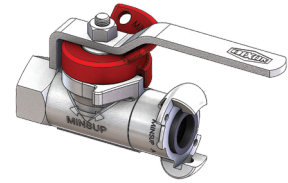

DATA SHEET

Minsup[®] Econovalves

The Right Connection[®]

Part Number	Description
08/062/113/00	1" BSPF x BSPF

Part Number	Description
08/062/114/00LO	¾" BSPF x BSPF with Lockout
08/062/113/00LO	1" BSPF x BSPF with Lockout

Part Number	Description
08/062/104/00LO	1" BSPF x A TYPE with Lockout

Part Number	Description
08/062/118/00	2" Shouldered x 1" BSPF

Part Number	Description
08/062/118/00LO	1" BSPF x 2" Shouldered with Lockout

Part Number	Description
08/062/172/00LO	1" BSPF x 1" Surelock with Lockout

Part Number	Description
08/062/110/00	A TYPE x A TYPE

Part Number	Description
08/062/110/00LO	A TYPE x A TYPE with Lockout

Part Number	Description
08/062/111/00LO	1" Surelock x 1" Surelock with Lockout