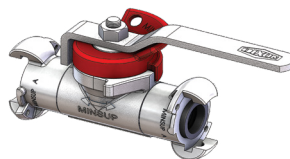

DATA SHEET

Minsup[®] Econovalves

The Right Connection[®]

Part Number	Description
08/062/113/00	1" BSPF x BSPF

Part Number	Description
08/062/114/00LO	¾" BSPF x BSPF with Lockout
08/062/113/00LO	1" BSPF x BSPF with Lockout

Part Number	Description
08/062/104/00LO	1" BSPF x A TYPE with Lockout

Part Number	Description
08/062/118/00	2" Shouldered x 1" BSPF

Part Number	Description
08/062/118/00LO	1" BSPF x 2" Shouldered with Lockout

Part Number	Description
08/062/172/00LO	1" BSPF x 1" Surelock with Lockout

Part Number	Description
08/062/110/00	A TYPE x A TYPE

Part Number	Description
08/062/110/00LO	A TYPE x A TYPE with Lockout

Part Number	Description
08/062/111/00LO	1" Surelock x 1" Surelock with Lockout

Part Number	Description
08/062/848/00	2" BSPF x BSPF

Part Number	Description
08/062/847/00LO	1½" BSPF x BSPF with Lockout
08/062/848/00LO	2" BSPF x BSPF with Lockout

Part Number	Description
08/062/849/00LO	2" Shouldered x 2" Shouldered with Lockout