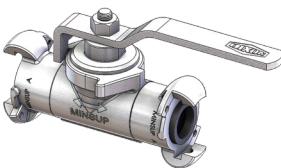

DATA SHEET

Minsup[®] Econovalves

The Right Connection[®]

Part Number	Description
08/062/113/00	1" BSPF x BSPF

Part Number	Description
08/062/114/00LO	¾" BSPF x BSPF with Lockout
08/062/113/00LO	1" BSPF x BSPF with Lockout

Part Number	Description
08/062/104/00LO	1" BSPF x A TYPE with Lockout

Part Number	Description
08/062/118/00	2" Shouldered x 1" BSPF

Part Number	Description
08/062/118/00LO	1" BSPF x 2" Shouldered with Lockout

Part Number	Description
08/062/172/00LO	1" BSPF x 1" Surelock with Lockout

Part Number	Description
08/062/110/00	A TYPE x A TYPE

Part Number	Description
08/062/110/00LO	A TYPE x A TYPE with Lockout

Part Number	Description
08/062/111/00LO	1" Surelock x 1" Surelock with Lockout

Part Number	Description
08/062/848/00	2" BSPF x BSPF

Part Number	Description
08/062/847/00LO	1½" BSPF x BSPF with Lockout
08/062/848/00LO	2" BSPF x BSPF with Lockout

Part Number	Description
08/062/849/00LO	2" Shouldered x 2" Shouldered with Lockout