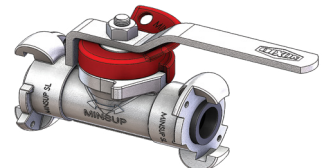

DATA SHEET

Minsup[®] Econovalves

The Right Connection[®]

Part Number	Description
08/062/113/00	1" BSPF x BSPF

Part Number	Description
08/062/114/00LO	¾" BSPF x BSPF with Lockout
08/062/113/00LO	1" BSPF x BSPF with Lockout

Part Number	Description
08/062/104/00LO	1" BSPF x A TYPE with Lockout

Part Number	Description
08/062/118/00	2" Shouldered x 1" BSPF

Part Number	Description
08/062/118/00LO	1" BSPF x 2" Shouldered with Lockout

Part Number	Description
08/062/172/00LO	1" BSPF x 1" Surelock with Lockout

Part Number	Description
08/062/110/00	A TYPE x A TYPE

Part Number	Description
08/062/110/00LO	A TYPE x A TYPE with Lockout

Part Number	Description
08/062/111/00LO	1" Surelock x 1" Surelock with Lockout

Part Number	Description
08/062/848/00	2" BSPF x BSPF

Part Number	Description
08/062/847/00LO	1½" BSPF x BSPF with Lockout
08/062/848/00LO	2" BSPF x BSPF with Lockout

Part Number	Description
08/062/849/00LO	2" Shouldered x 2" Shouldered with Lockout