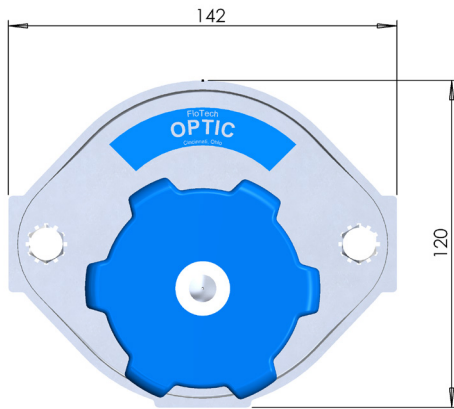

### Dixon Flotech™ Socket Dimensions

**Dixon**

1300 134 651

customerservice@dixonvalve.com.au

[dixonvalve.com.au](http://dixonvalve.com.au)