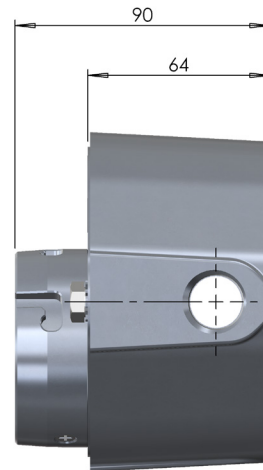

### Dixon Flotech™ Socket Dimensions

**Dixon**

1300 134 651

customerservice@dixonvalve.com.au

[dixonvalve.com.au](http://dixonvalve.com.au)