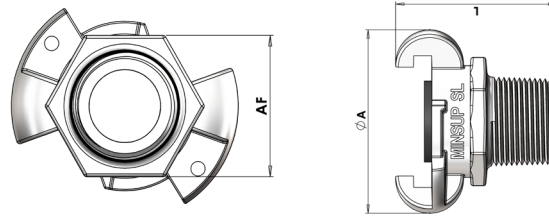

Part Number	Size (Inch)	Material
Small Head		
SM13BSPSTS	1/2"	Stainless Steel
SM20BSPSTS	3/4"	Stainless Steel
SM25BSPSTS	1"	Stainless Steel
Medium Head		
SM50BSPSTS	2"	Stainless Steel

Female BSP

Part Number	Size (Inch)	Material
Small Head		
08/013/24/000	3/8"	SG Iron
08/013/21/000	1/2"	SG Iron
08/013/18/000	3/4"	SG Iron
08/013/15/000	1"	SG Iron
Medium Head		
08/013/08/000	1 1/2"	SG Iron
08/013/05/000	2"	SG Iron
Large Head		
08/013/02/000	3"	SG Iron

Part Number	Size (Inch)	Material
Small Head		
SH13STS	1/2"	Stainless Steel
SH20STS	3/4"	Stainless Steel
SH25STS	1"	Stainless Steel
Medium Head		
SH50STS	2"	Stainless Steel

¹Cor-O-Zig Pattern Hose end
²King Crimp™ Hose end

Product Group: AA03

Dixon
1300 134 651
customerservice@dixonvalve.com.au
dixonvalve.com.au

Minsup™ Surelock™ Claw Coupling Technical Information

The Right Connection®

Surelock™ Male

Fitting	Head Size	Size Inch	A	L	AF
Male	Small	3/8"	71	59	44
Male	Small	1/2"	71	60	34
Male	Small	3/4"	71	57	44
Male	Small	1"	71	59	40
Male	Small	1 1/4"	71	65	44
Male	Medium	1 1/2"	113	77	56
Male	Medium	2"	113	82	72

Surelock™ Female

Fitting	Head Size	Size Inch	A	L	AF
Female	Small	3/8"	71	49	33
Female	Small	1/2"	71	49	27
Female	Small	3/4"	71	49	33
Female	Small	1"	71	49	40
Female	Medium	1 1/2"	113	72	63
Female	Medium	2"	113	70	72
Female	Large	3"	170	97	113