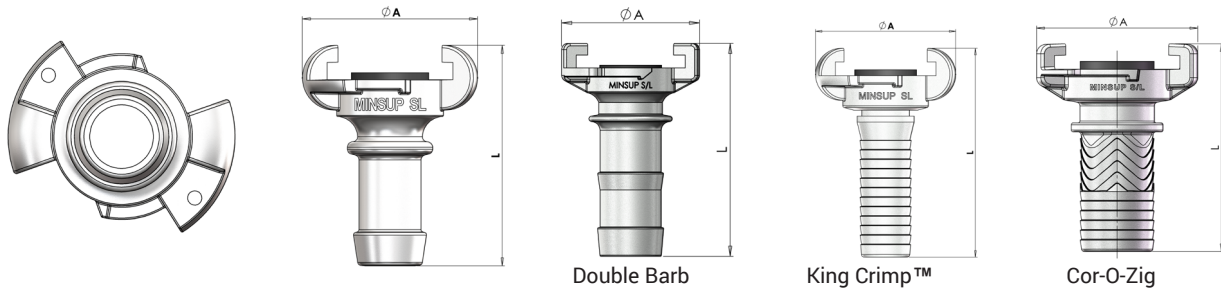

Surelock™ Hose end

Fitting	Head Size	Stem	Size Inch	A	L
Hose end	Small		3/8"	71	75
Hose end	Small		1/2"	71	93
Hose end	Small		3/4"	71	91
Hose end	Small		1"	71	91
Hose end	Small	King Crimp	1"	71	106
Hose end	Small		1 1/4"	71	99
Hose end	Medium	Cor-O-Zig	1 1/2"	113	151
Hose end	Medium	Double Barb	1 1/2"	113	157
Hose end	Medium	Cor-O-Zig	2"	113	162
Hose end	Medium	Double Barb	2"	113	173
Hose end	Medium	King Crimp	2"	113	130
Hose end	Large		3"	170	220

Dixon

1300 134 651

customerservice@dixonvalve.com.au

dixonvalve.com.au