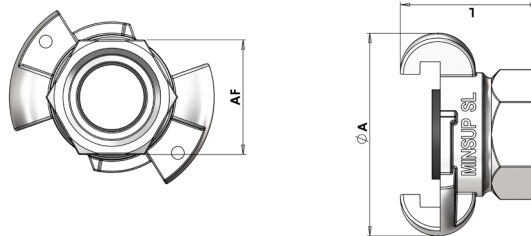

Part Number	Size (Inch)	Material
Small Head		
SM13BSPSTS	1/2"	Stainless Steel
SM20BSPSTS	3/4"	Stainless Steel
SM25BSPSTS	1"	Stainless Steel
Medium Head		
SM50BSPSTS	2"	Stainless Steel

Female BSP

Part Number	Size (Inch)	Material
Small Head		
08/013/24/000	3/8"	SG Iron
08/013/21/000	1/2"	SG Iron
08/013/18/000	3/4"	SG Iron
08/013/15/000	1"	SG Iron
Medium Head		
08/013/08/000	1 1/2"	SG Iron
08/013/05/000	2"	SG Iron
Large Head		
08/013/02/000	3"	SG Iron

Part Number	Size (Inch)	Material
Small Head		
SF13BSPSTS	1/2"	Stainless Steel
SF20BSPSTS	3/4"	Stainless Steel
SF25BSPSTS	1"	Stainless Steel
Medium Head		
SF50BSPSTS	2"	Stainless Steel

Hosetail

Part Number	Size (Inch)	Material
Small Head		
08/013/25/000	3/8"	SG Iron
08/013/22/000	1/2"	SG Iron
08/013/19/000	3/4"	SG Iron
08/013/16/000	1"	SG Iron
SH25KC	1"	SG Iron
08/013/13/000	1 1/4"	SG Iron
Medium Head		
08/013/10/000	1 1/2"	SG Iron
08/013/33/000¹	1 1/2"	SG Iron
08/013/06/000	2"	SG Iron
08/013/34/000¹	2"	SG Iron
SH50KC²	2"	SG Iron
Large Head		
08/013/35/000¹	3"	SG Iron

Product Group: AA03

Dixon
1300 134 651
customerservice@dixonvalve.com.au
dixonvalve.com.au

Minsup™ Surelock™ Claw Coupling Technical Information

The Right Connection®

Surelock™ Male

Fitting	Head Size	Size Inch	A	L	AF
Male	Small	3/8"	71	59	44
Male	Small	1/2"	71	60	34
Male	Small	3/4"	71	57	44
Male	Small	1"	71	59	40
Male	Small	1 1/4"	71	65	44
Male	Medium	1 1/2"	113	77	56
Male	Medium	2"	113	82	72

Surelock™ Female

Fitting	Head Size	Size Inch	A	L	AF
Female	Small	3/8"	71	49	33
Female	Small	1/2"	71	49	27
Female	Small	3/4"	71	49	33
Female	Small	1"	71	49	40
Female	Medium	1 1/2"	113	72	63
Female	Medium	2"	113	70	72
Female	Large	3"	170	97	113